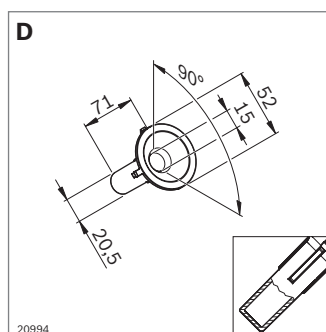

	ESD No.
C Bucket-tray D52-15 (open base)	⚠ 3 842 544 835

	ESD No.
D Bucket-tray D52-15 (closed base)	⚠ 3 842 544 836

Tool holder D91 for bucket-trays D91-32, D91-oval53-L100 and D91-oval53-L136

	ESD No.
E Tool holder D91	⚠ 3 842 544 833

	ESD No.
F Bucket-tray D91-32 (closed base)	⚠ 3 842 544 837