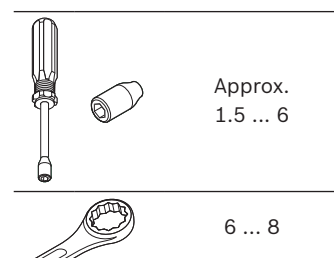

	ESD No.
C Bucket-tray D52-15 (open base)	⚠ 3 842 544 835

	ESD No.
D Bucket-tray D52-15 (closed base)	⚠ 3 842 544 836

Tool holder D91 for bucket-trays D91-32, D91-oval53-L100 and D91-oval53-L136

	ESD No.
E Tool holder D91	⚠ 3 842 544 833

	ESD No.
F Bucket-tray D91-32 (closed base)	⚠ 3 842 544 837