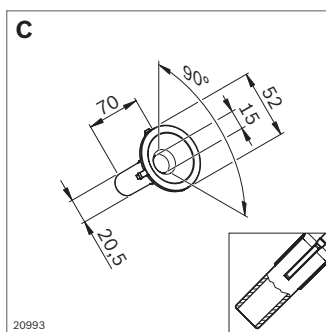

	ESD No.
C Bucket-tray D52-15 (open base)	⚠ 3 842 544 835

	ESD No.
D Bucket-tray D52-15 (closed base)	⚠ 3 842 544 836

Tool holder D91 for bucket-trays D91-32, D91-oval53-L100 and D91-oval53-L136

	ESD No.
E Tool holder D91	⚠ 3 842 544 833

	ESD No.
F Bucket-tray D91-32 (closed base)	⚠ 3 842 544 837