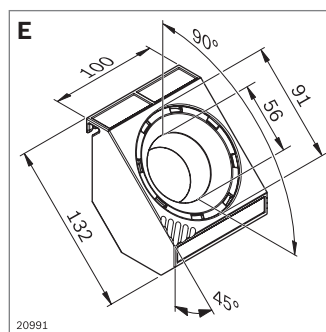

	ESD No.
C Bucket-tray D52-15 (open base)	⚠ 3 842 544 835

	ESD No.
D Bucket-tray D52-15 (closed base)	⚠ 3 842 544 836

Tool holder D91 for bucket-trays D91-32, D91-oval53-L100 and D91-oval53-L136

	ESD No.
E Tool holder D91	⚠ 3 842 544 833

	ESD No.
F Bucket-tray D91-32 (closed base)	⚠ 3 842 544 837